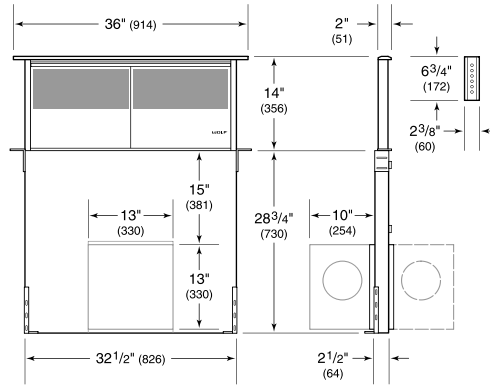

PRODUCT SPECIFICATIONS

Model	DD36
Dimensions	36"W x 14"H x 2"D
Weight	80 lbs
Electrical Supply	110/120 VAC, 60 Hz
Electrical Service	15 amp dedicated circuit
Discharge Location	Vertical or Horizontal
Discharge Dimensions	6" round internal or 10" round inline or remote
Receptacle	3-prong grounding-type

ELECTRICAL

NOTE: Dimensions in parenthesis are in millimeters unless otherwise specified

DIMENSIONS

NOTE: Shown with front mounted internal blower with 6" (152) round discharge, dashed line represents rear mount.

FLUSH INSTALLATION

TOP VIEW

SIDE VIEW

FRONT VIEW

*6" (152) back from countertop cutout when internal blower is rear mounted.

NOTE: Internal blower 6" (152) round, side, rear, or bottom discharge. In-line and remote blower 10" (254) round, rear discharge. Centerline indicates center of downdraft cutout.