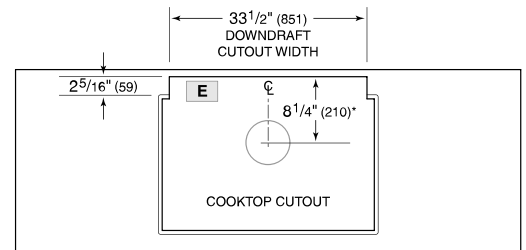

PRODUCT SPECIFICATIONS

Model	DD36
Dimensions	36"W x 14"H x 2"D
Weight	80 lbs
Electrical Supply	110/120 VAC, 60 Hz
Electrical Service	15 amp dedicated circuit
Discharge Location	Vertical or Horizontal
Discharge Dimensions	6" round internal or 10" round inline or remote
Receptacle	3-prong grounding-type

ELECTRICAL

NOTE: Dimensions in parenthesis are in millimeters unless otherwise specified

DIMENSIONS

NOTE: Shown with front mounted internal blower with 6" (152) round discharge, dashed line represents rear mount.

FLUSH INSTALLATION

TOP VIEW

SIDE VIEW

FRONT VIEW

*6" (152) back from countertop cutout when internal blower is rear mounted.

NOTE: Internal blower 6" (152) round, side, rear, or bottom discharge. In-line and remote blower 10" (254) round, rear discharge. Centerline indicates center of downdraft cutout.