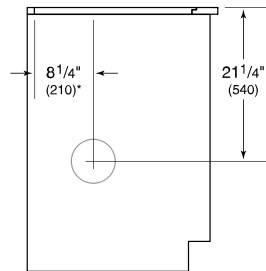

PRODUCT SPECIFICATIONS

Model	DD36
Dimensions	36"W x 14"H x 2"D
Weight	80 lbs
Electrical Supply	110/120 VAC, 60 Hz
Electrical Service	15 amp dedicated circuit
Discharge Location	Vertical or Horizontal
Discharge Dimensions	6" round internal or 10" round inline or remote
Receptacle	3-prong grounding-type

ELECTRICAL

NOTE: Dimensions in parenthesis are in millimeters unless otherwise specified

DIMENSIONS

NOTE: Shown with front mounted internal blower with 6" (152) round discharge, dashed line represents rear mount.

FLUSH INSTALLATION

TOP VIEW

SIDE VIEW

FRONT VIEW

*6" (152) back from countertop cutout when internal blower is rear mounted.

NOTE: Internal blower 6" (152) round, side, rear, or bottom discharge. In-line and remote blower 10" (254) round, rear discharge. Centerline indicates center of downdraft cutout.