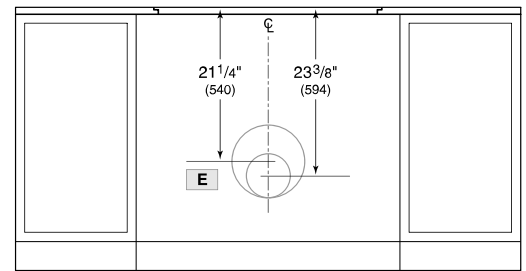

PRODUCT SPECIFICATIONS

Model	DD36
Dimensions	36"W x 14"H x 2"D
Weight	80 lbs
Electrical Supply	110/120 VAC, 60 Hz
Electrical Service	15 amp dedicated circuit
Discharge Location	Vertical or Horizontal
Discharge Dimensions	6" round internal or 10" round inline or remote
Receptacle	3-prong grounding-type

ELECTRICAL

NOTE: Dimensions in parenthesis are in millimeters unless otherwise specified

DIMENSIONS

NOTE: Shown with front mounted internal blower with 6" (152) round discharge, dashed line represents rear mount.

FLUSH INSTALLATION

TOP VIEW

SIDE VIEW

FRONT VIEW

*6" (152) back from countertop cutout when internal blower is rear mounted.

NOTE: Internal blower 6" (152) round, side, rear, or bottom discharge. In-line and remote blower 10" (254) round, rear discharge. Centerline indicates center of downdraft cutout.