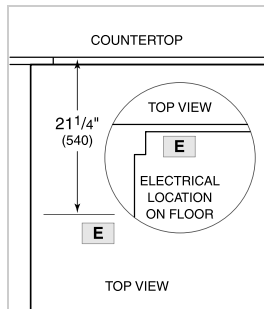

PRODUCT SPECIFICATIONS

Model	DD36
Dimensions	36"W x 14"H x 2"D
Weight	80 lbs
Electrical Supply	110/120 VAC, 60 Hz
Electrical Service	15 amp dedicated circuit
Discharge Location	Vertical or Horizontal
Discharge Dimensions	6" round internal or 10" round inline or remote
Receptacle	3-prong grounding-type

ELECTRICAL

NOTE: Dimensions in parenthesis are in millimeters unless otherwise specified

DIMENSIONS

NOTE: Shown with front mounted internal blower with 6" (152) round discharge, dashed line represents rear mount.

FLUSH INSTALLATION

TOP VIEW

SIDE VIEW

FRONT VIEW

*6" (152) back from countertop cutout when internal blower is rear mounted.

NOTE: Internal blower 6" (152) round, side, rear, or bottom discharge. In-line and remote blower 10" (254) round, rear discharge. Centerline indicates center of downdraft cutout.